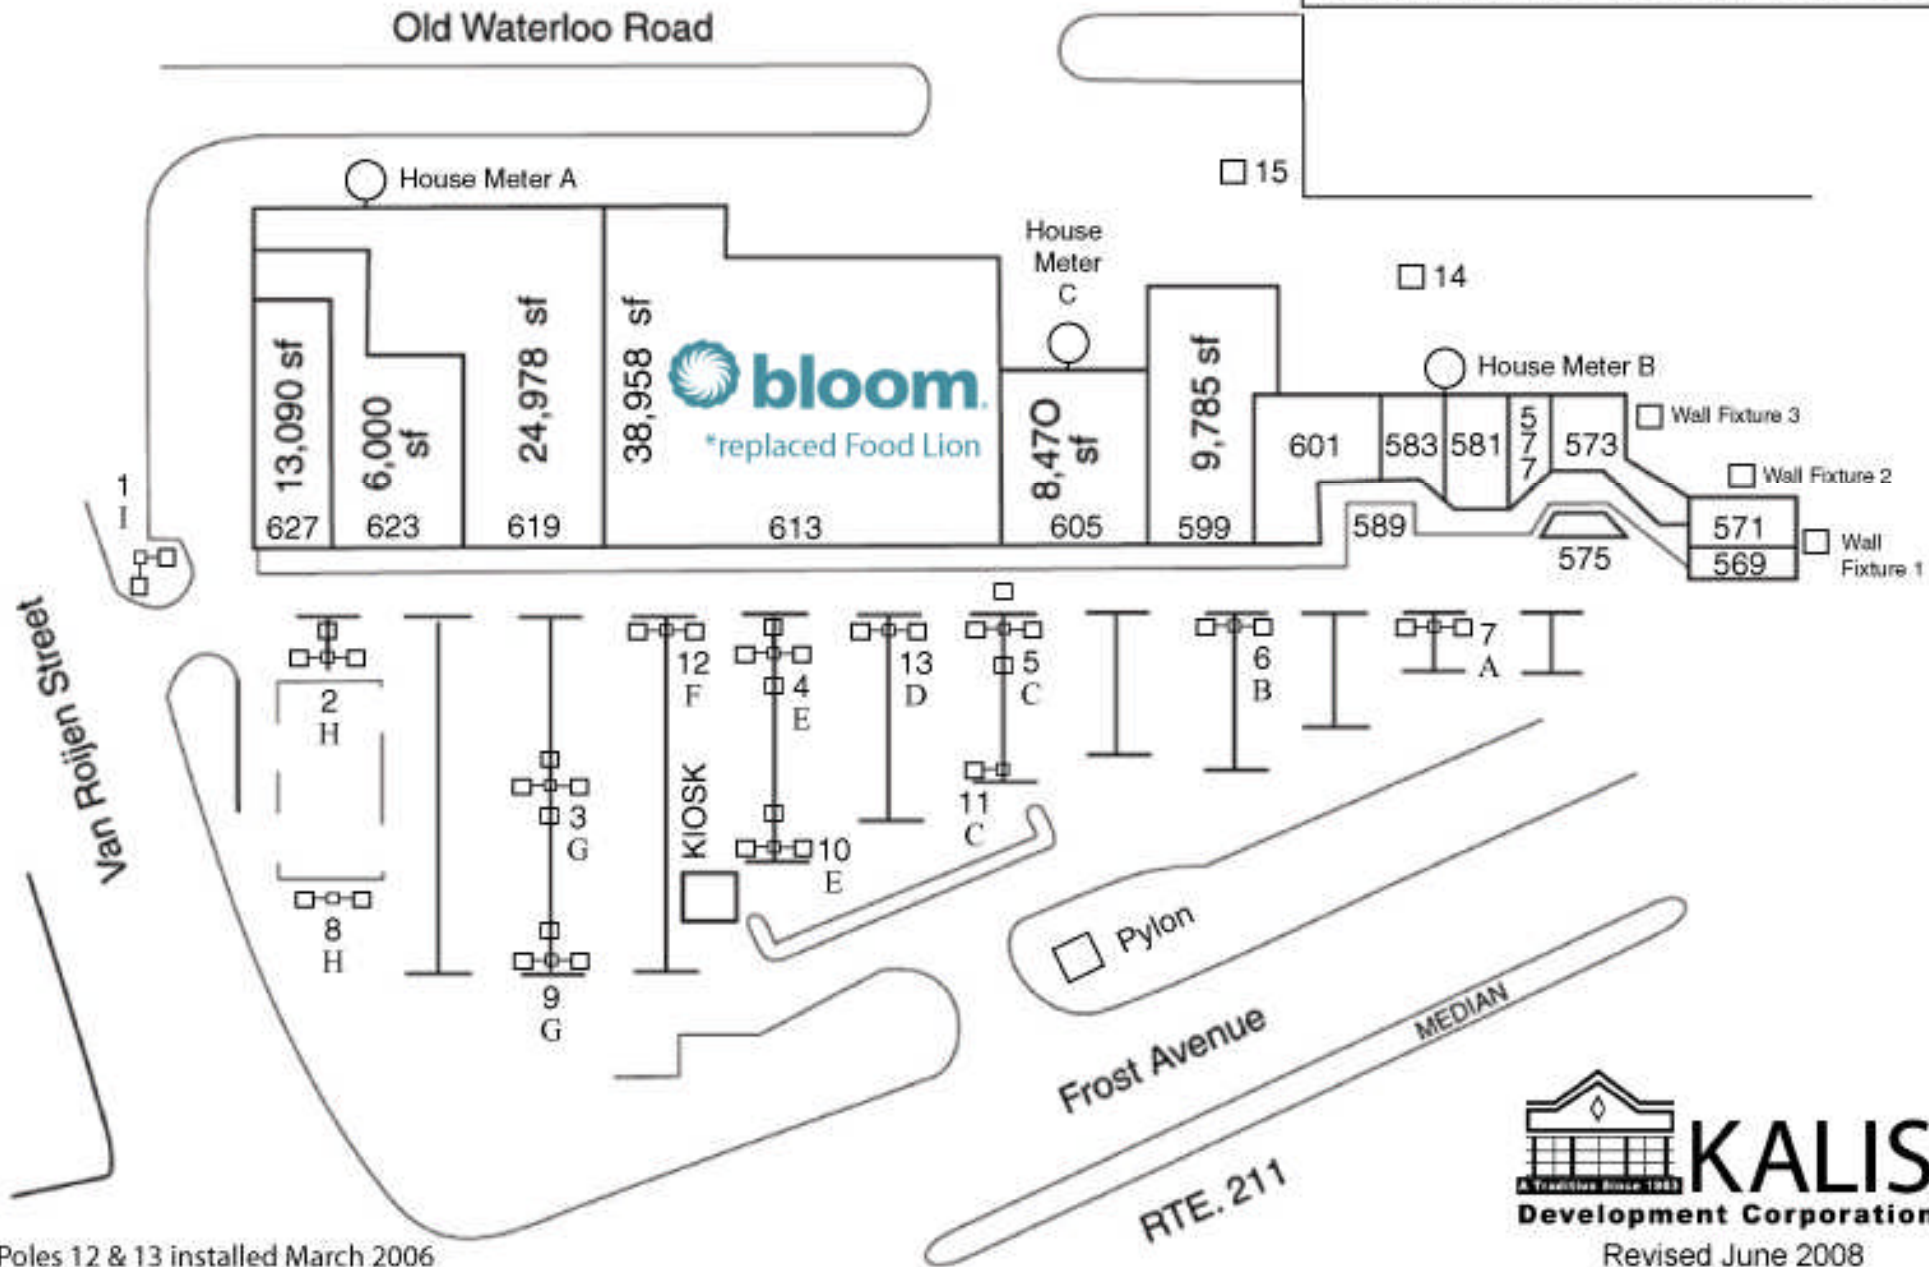

# Lighting & Aisle Plan

## Warrenton Towne Centre

**KEY** NOT TO SCALE  
 Numbers - Poles  
 Letters - Aisle Signs  
 Poles 14 & 15 are wooden poles  
 3 digit numbers are street addresses

Poles 12 & 13 installed March 2006