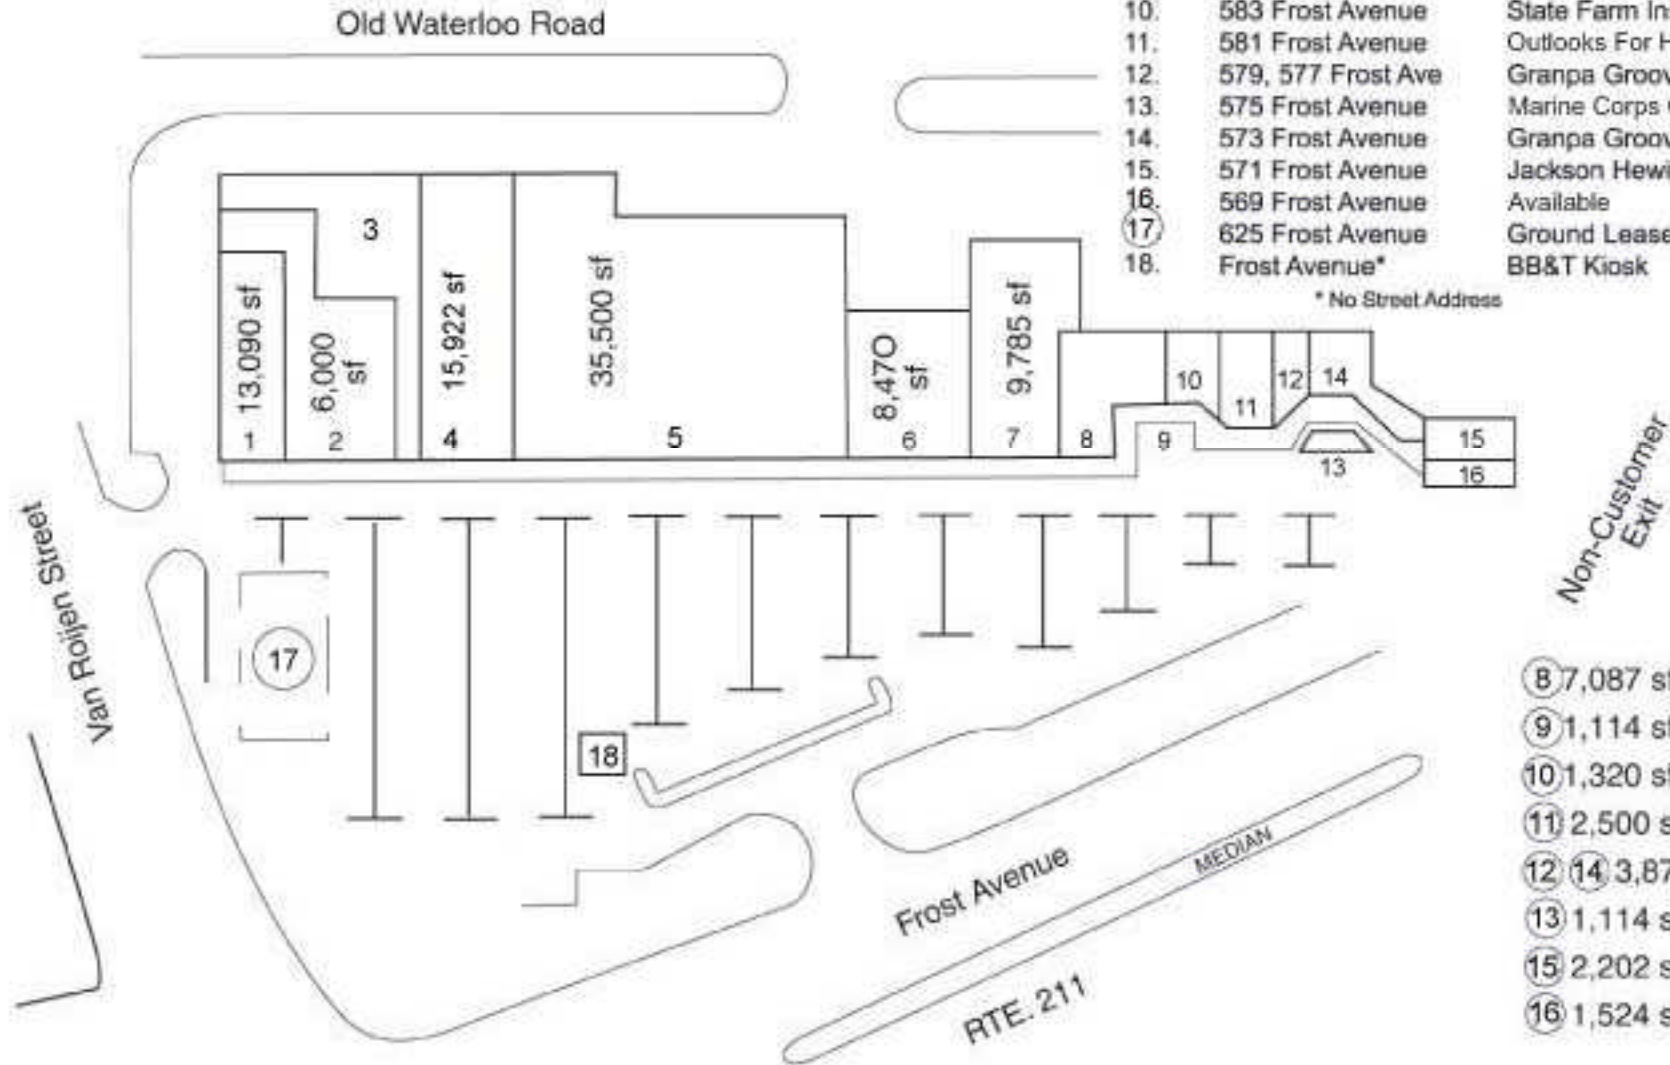

## Warrenton Towne Centre

Revised May 2009

### Warrenton Towne Centre

- |     |                    |                            |
|-----|--------------------|----------------------------|
| 1.  | 627 Frost Avenue   | Gold's Gym                 |
| 2.  | 623 Frost Avenue   | Country Cookin             |
| 3.  | 619 Frost Avenue   | Tuesday Morning Available  |
| 4.  | 617 Frost Avenue   | Available                  |
| 5.  | 613 Frost Avenue   | Bloom                      |
| 6.  | 605 Frost Avenue   | CVS                        |
| 7.  | 599 Frost Avenue   | Dollar General             |
| 8.  | 601 Frost Avenue   | White Elephant             |
| 9.  | 589 Frost Avenue   | China Restaurant           |
| 10. | 583 Frost Avenue   | State Farm Insurance       |
| 11. | 581 Frost Avenue   | Outlooks For Hair          |
| 12. | 579, 577 Frost Ave | Granpa Groovey             |
| 13. | 575 Frost Avenue   | Marine Corps Career Center |
| 14. | 573 Frost Avenue   | Granpa Groovey             |
| 15. | 571 Frost Avenue   | Jackson Hewitt             |
| 16. | 569 Frost Avenue   | Available                  |
| 17. | 625 Frost Avenue   | Ground Lease Available     |
| 18. | Frost Avenue*      | BB&T Kiosk                 |

\* No Street Address

- ⑧ 7,087 sf
- ⑨ 1,114 sf
- ⑩ 1,320 sf
- ⑪ 2,500 sf
- ⑫ ⑭ 3,874 sf
- ⑬ 1,114 sf
- ⑮ 2,202 sf
- ⑯ 1,524 sf

Space 13 and Space 9 have no rear door.