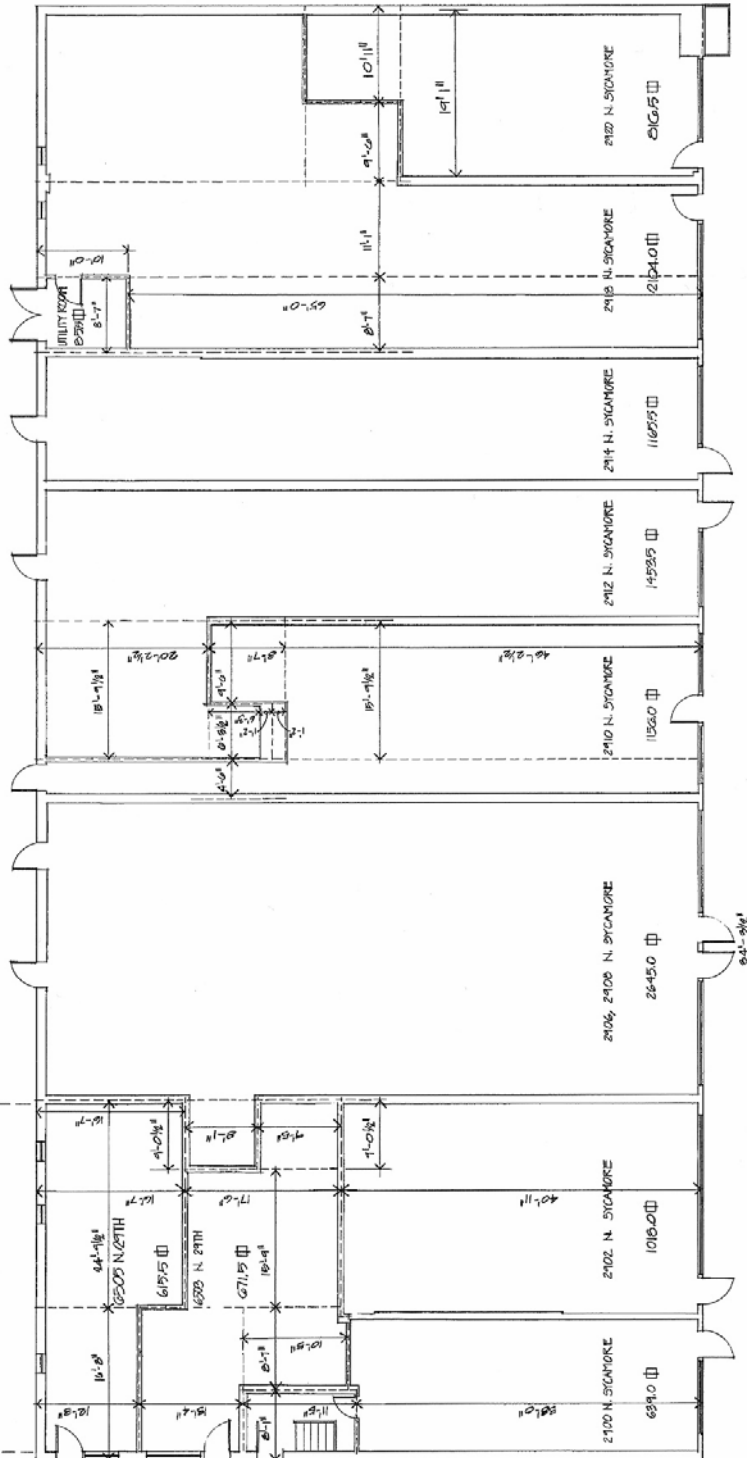

WILLIAMSBURG SHOPPING CENTER

2900 Block North Sycamore Street & Williamsburg Boulevard, Arlington, VA 22207 and 22213

Second Floor Plan

Lower Level Plan

First Floor Plan